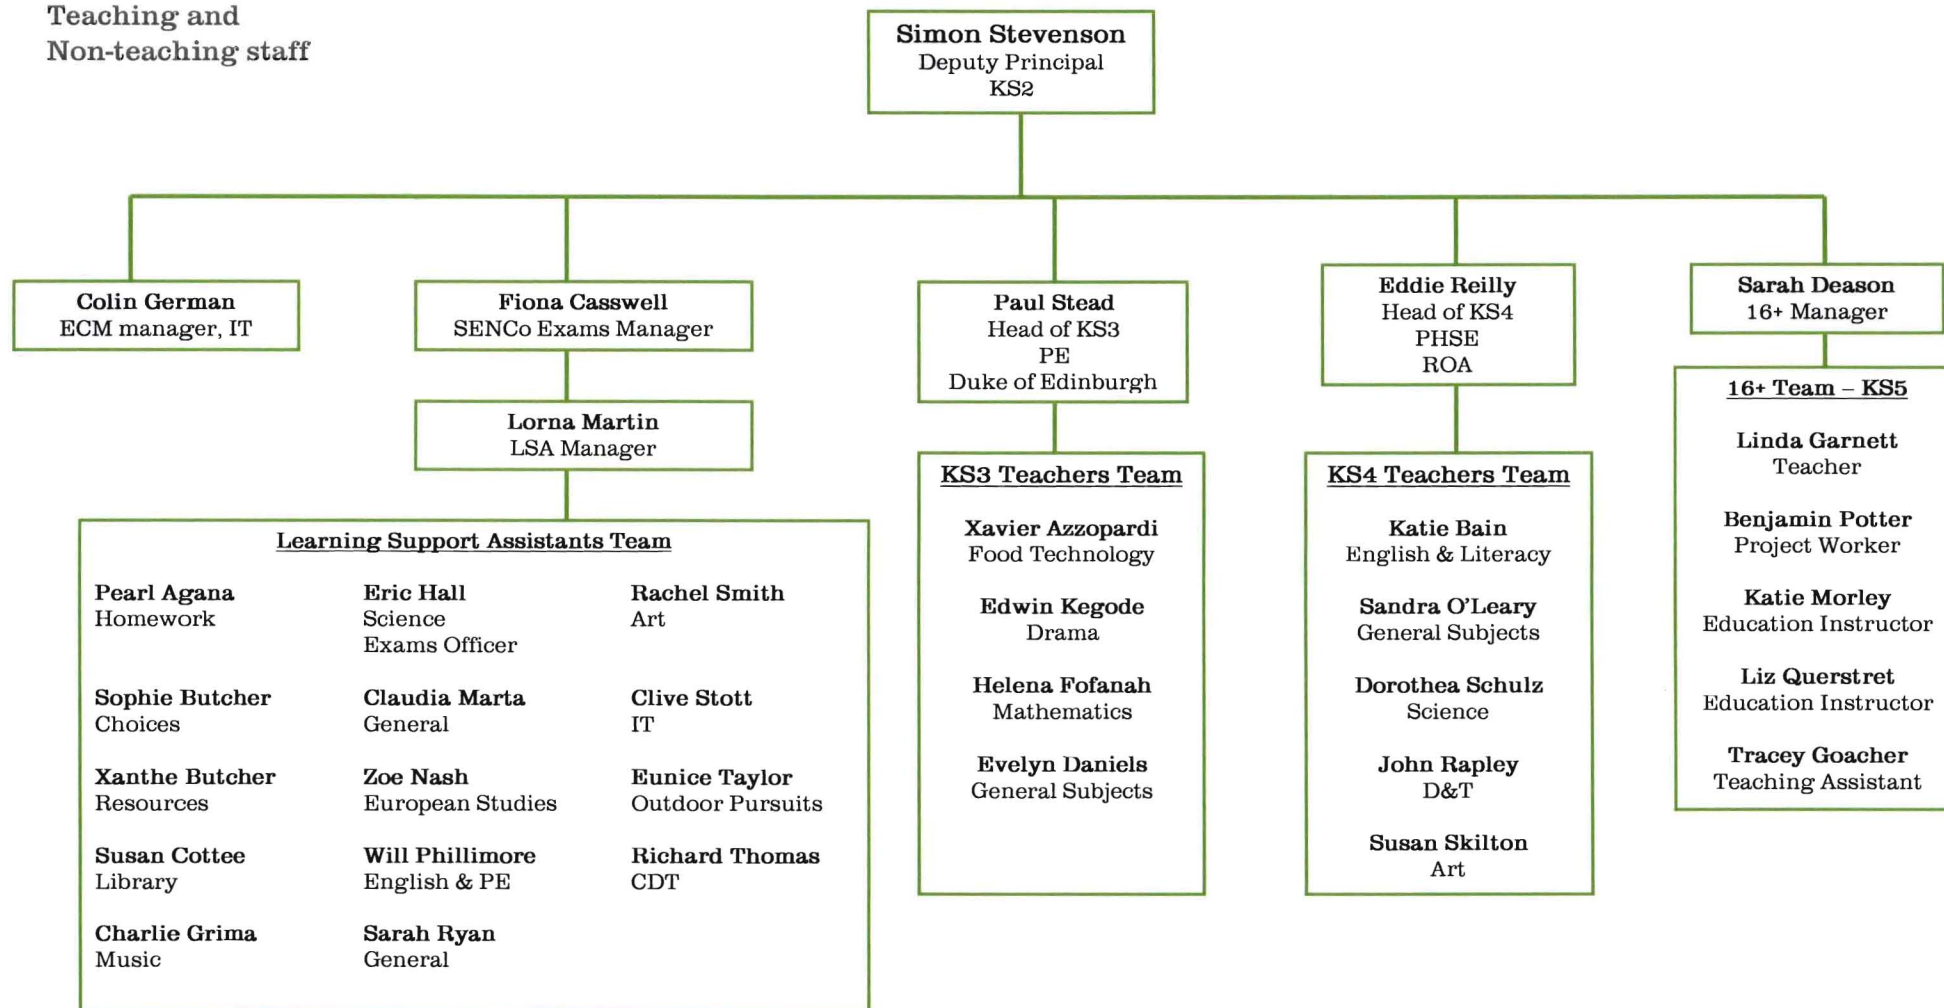

Meadows School Staff

Senior Management
and Leadership Group

**Believe in
children**

Barnardo's

London, East and South East

www.barnardos.org.uk

Barnardo's Registered Charity Nos. 216250 and SC037605

Meadows School Staff

Teaching and
Non-teaching staff

Key to Above

KS2 - Pupils aged 9-11 years
 KS3 - Pupils aged 11-14 years
 KS4 - Pupils aged 14-16 years
 16+ (KS5) - Pupils aged 16-19 years
 SENCo - Special Educational Needs Co-ordinator
 LSA - Learning Support Assistant
 PHSEE - Personal, Social, Health & Economic Education