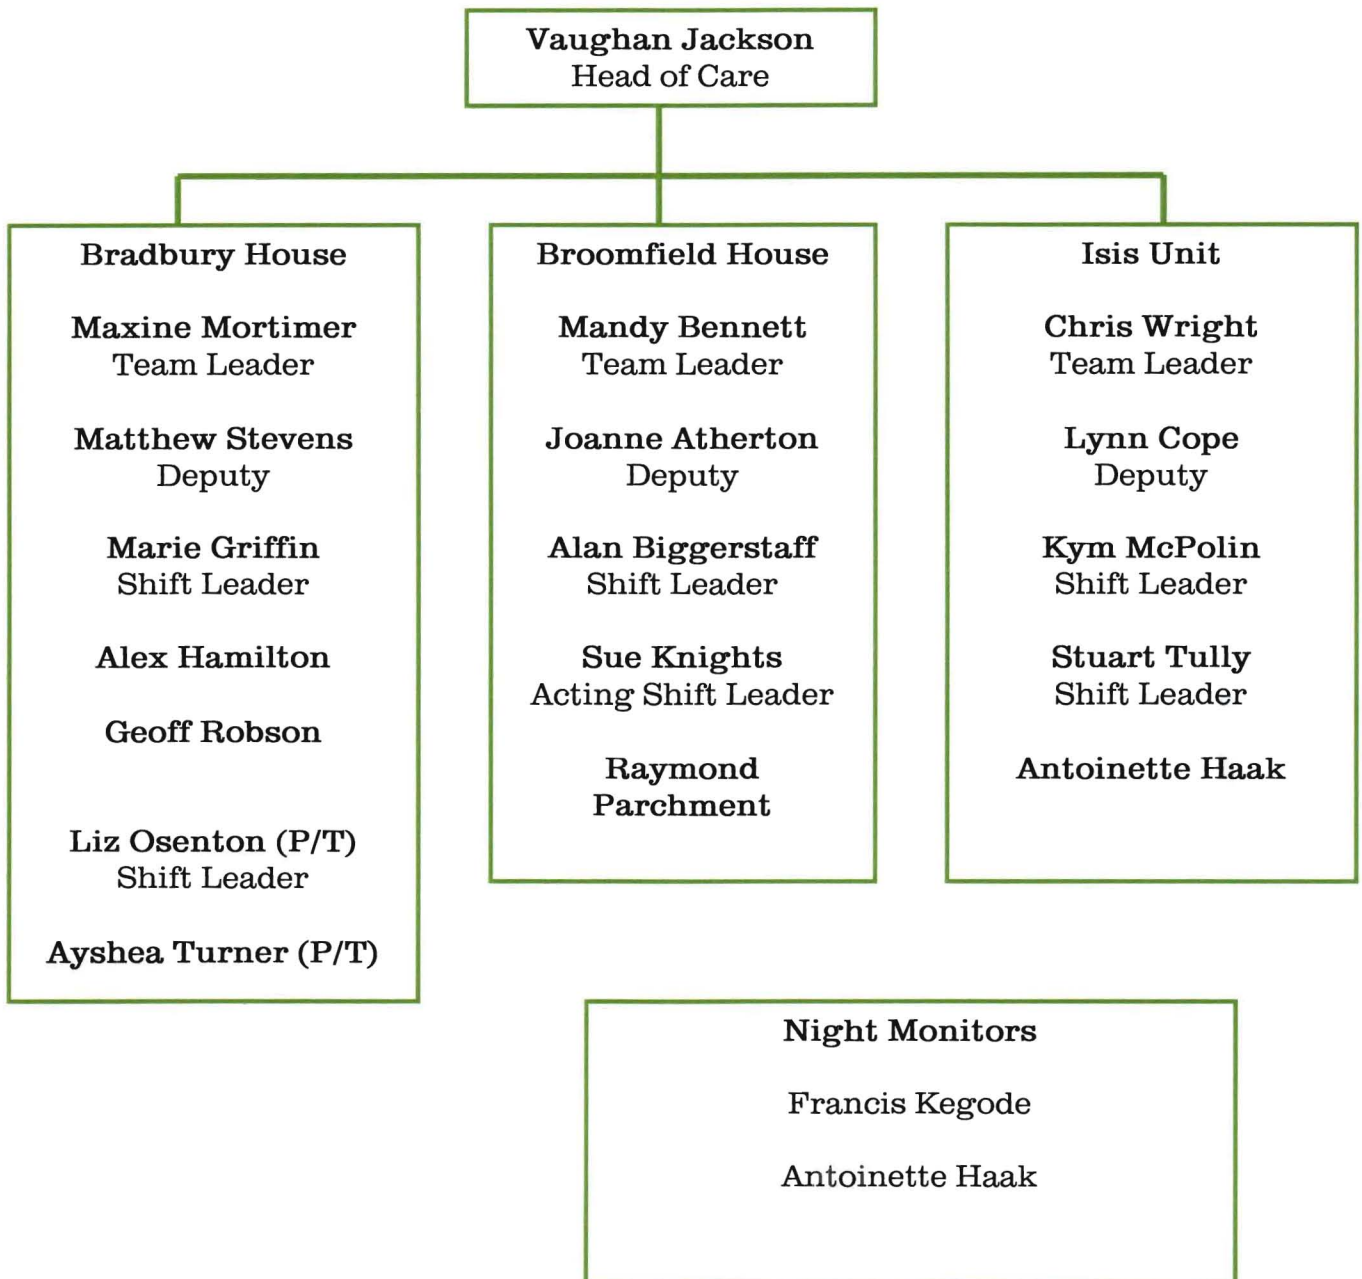

Meadows School Staff

Residential Team

**Believe in
children**

Barnardo's

London, East and South East

www.barnardos.org.uk

Barnardo's Registered Charity Nos. 216250 and SC037605