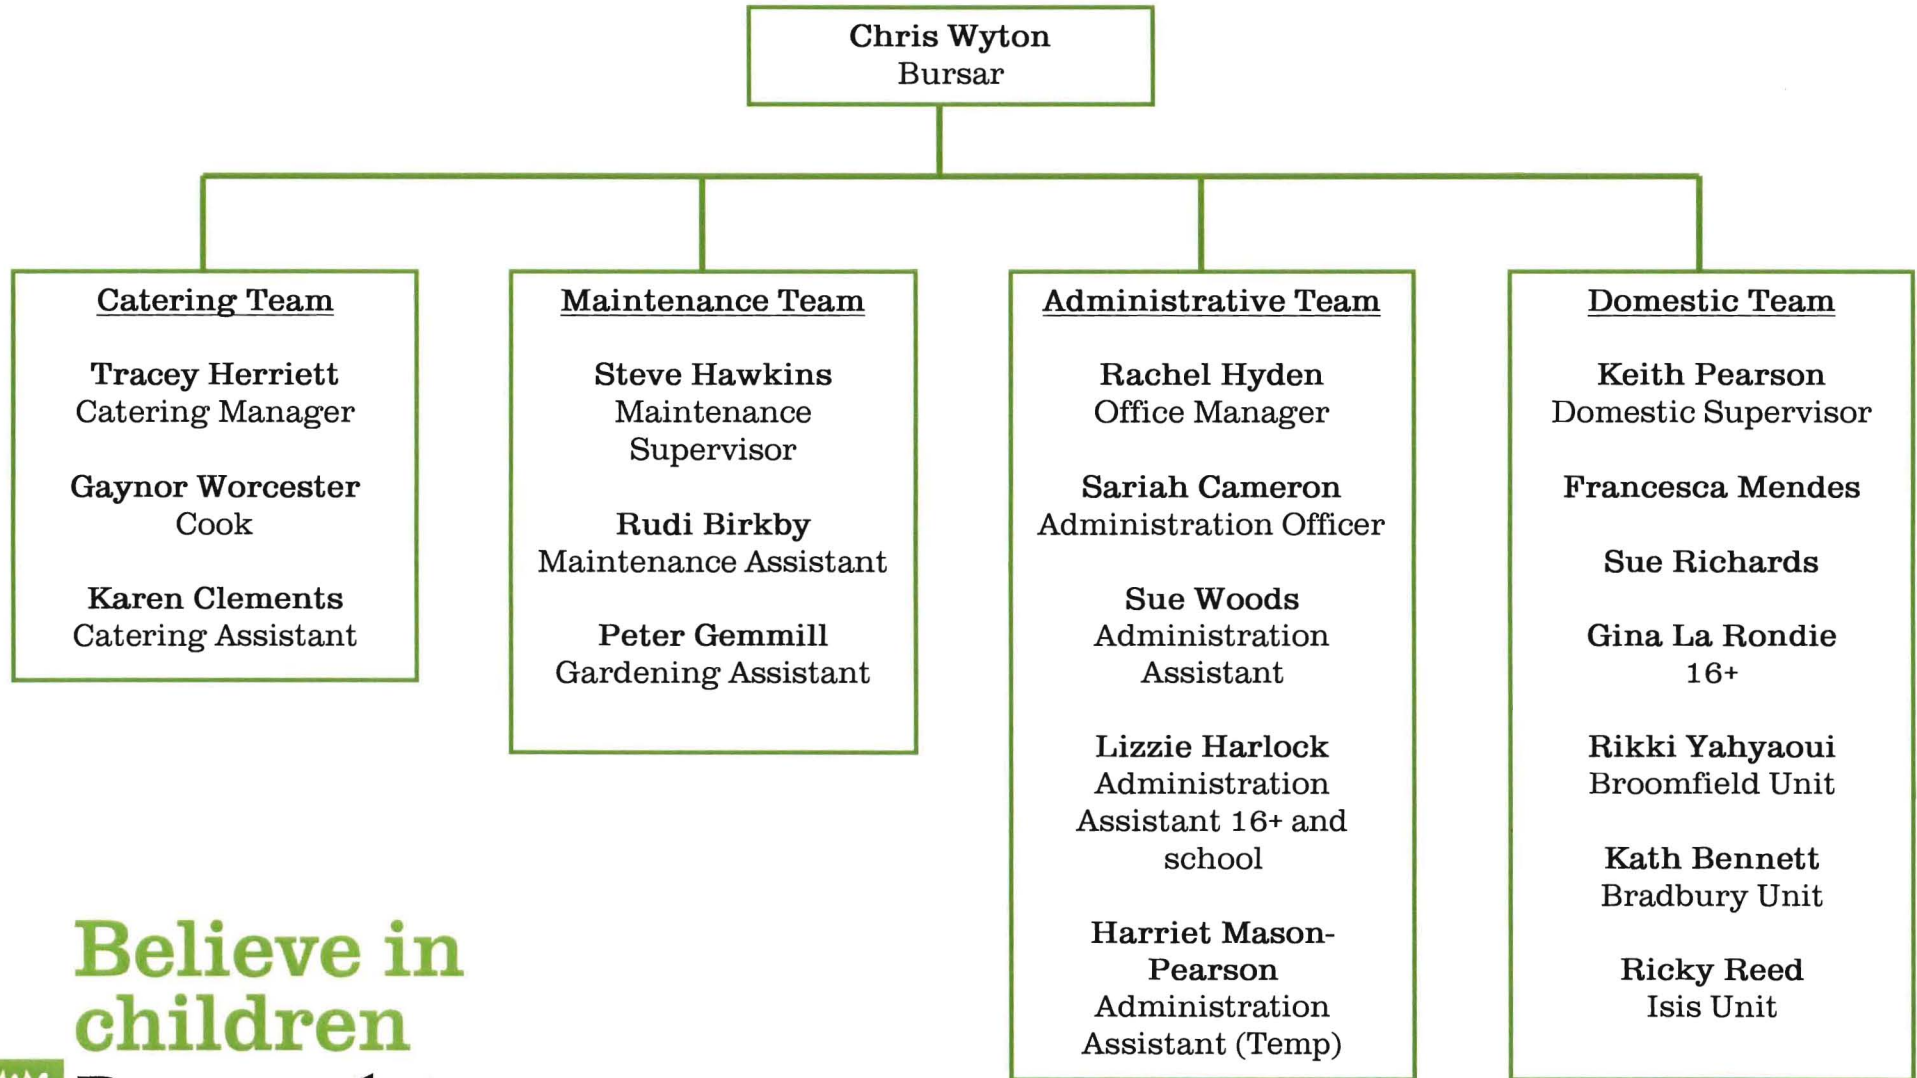

Meadows School Staff

Support Team

**Believe in
children**

Barnardo's

London, East and South East

www.barnardos.org.uk

Barnardo's Registered Charity Nos. 216250 and SC037605