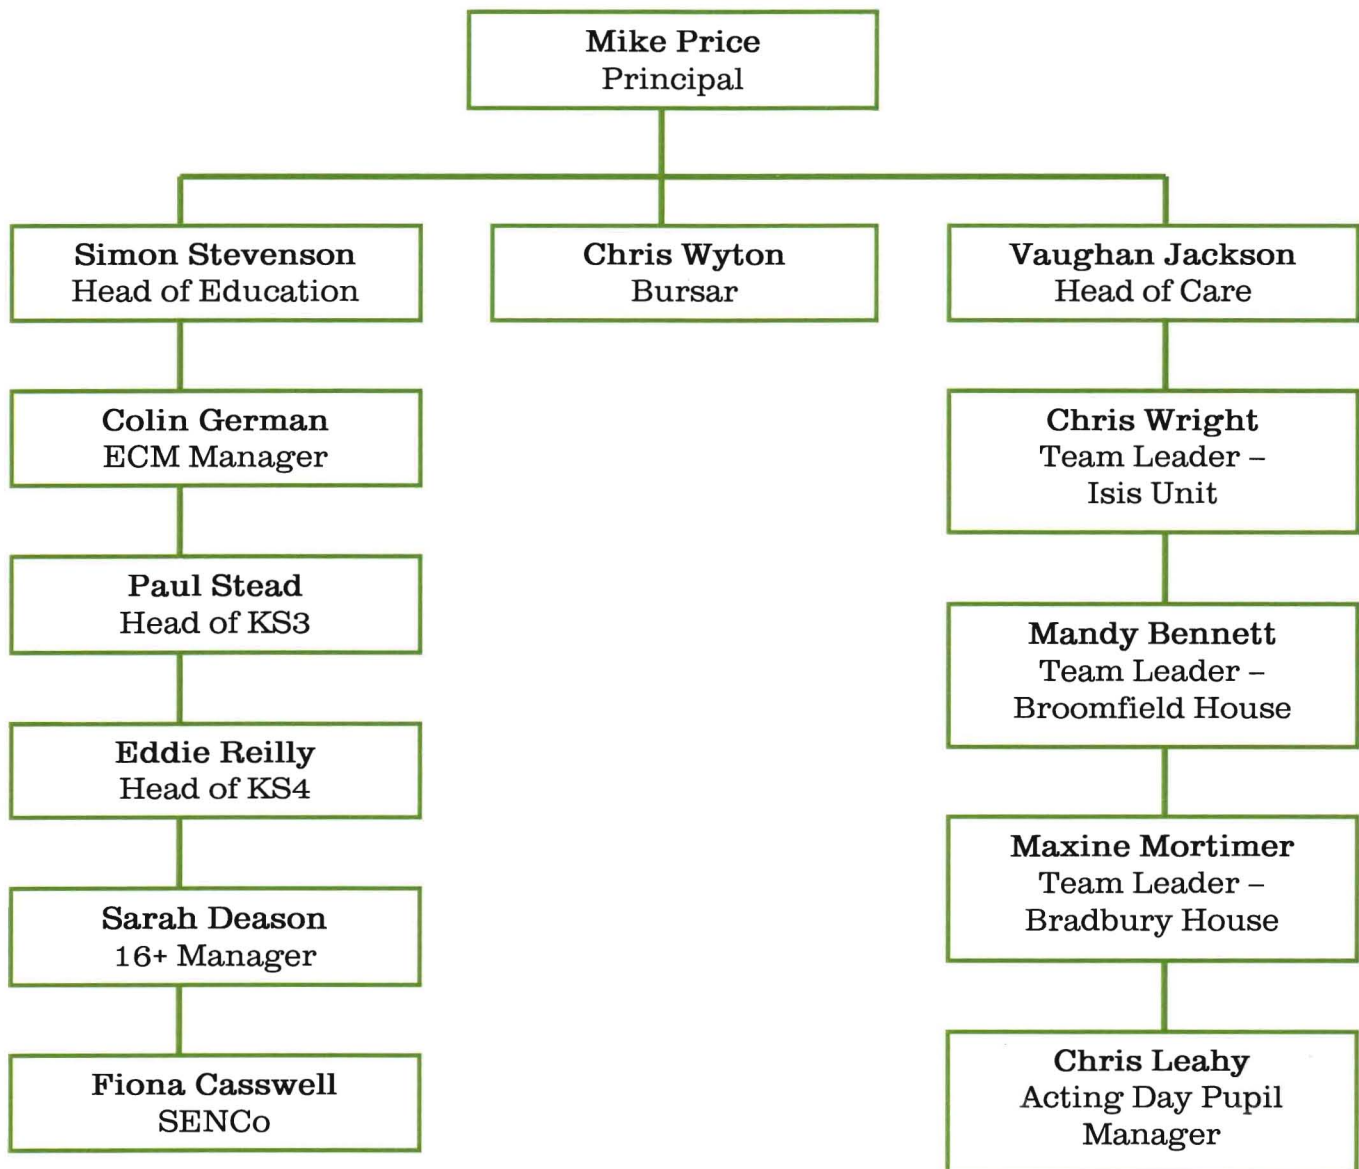

Meadows School Staff

Senior Management
and Leadership Group

**Believe in
children**

Barnardo's

London, East and South East

www.barnardos.org.uk

Barnardo's Registered Charity Nos. 216250 and SC037605

Meadows School Staff

Teaching and
Non-teaching staff

Key to Above

KS2 - Pupils aged 9-11 years
 KS3 - Pupils aged 11-14 years
 KS4 - Pupils aged 14-16 years
 16+ (KS5) - Pupils aged 16-19 years
 SENCo - Special Educational Needs Co-ordinator
 LSA - Learning Support Assistant
 PHSEE - Personal, Social, Health & Economic Education